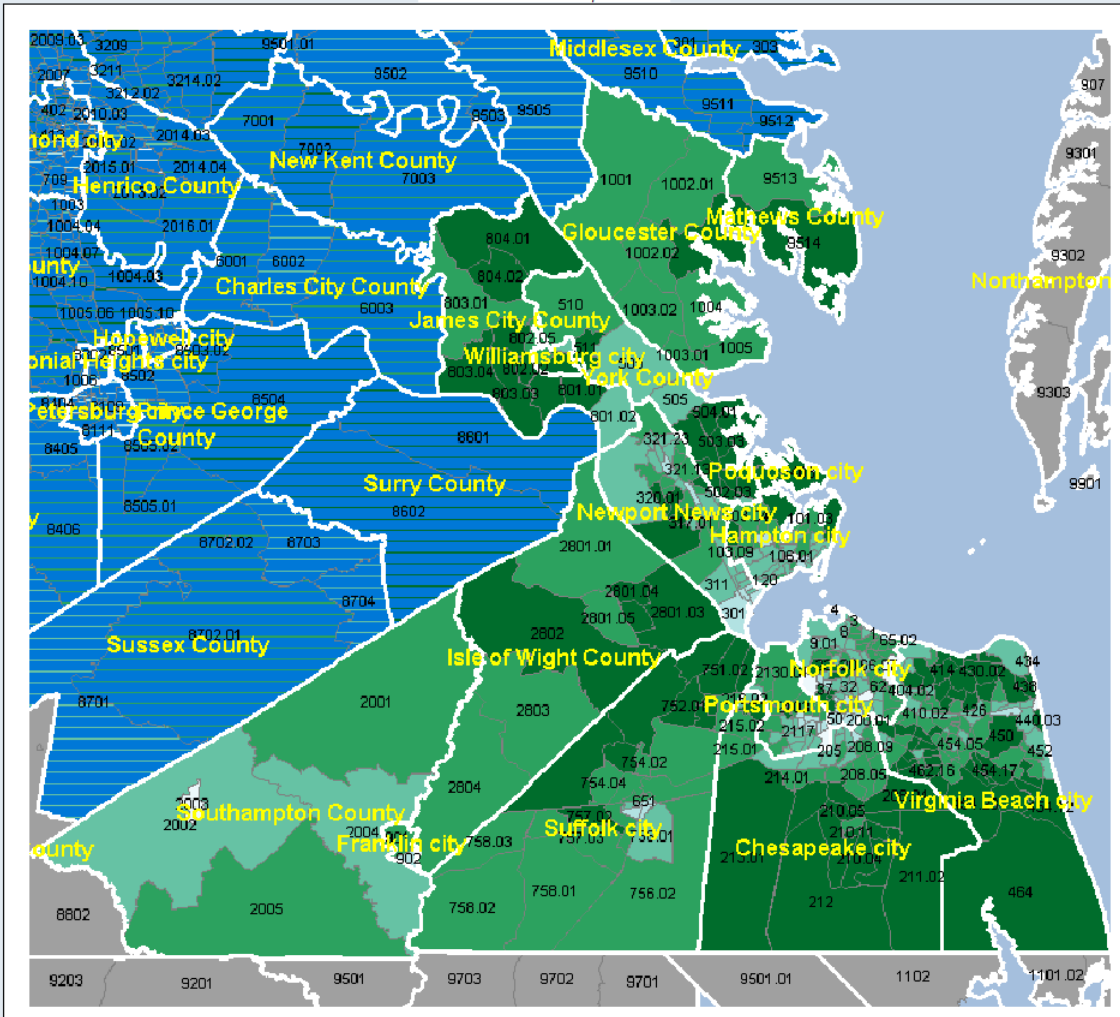

-  NA
-  Low
-  Moderate
-  Middle
-  Upper

 Bank Branches

Primis - 2020 CRA - ASSESSMENT AREA INCOME MAP

Non MSA

Income Level

- NA
- Low
- Moderate
- Middle
- Upper

Bank Branches

Primis - 2020 CRA - ASSESSMENT AREA INCOME MAP

VA Beach Norfolk Newport News

Income Level

NA
Low
Moderate
Middle
Upper

B Bank Branches

Primis - 2020 CRA - ASSESSMENT AREA INCOME MAP
VA MD DC WV