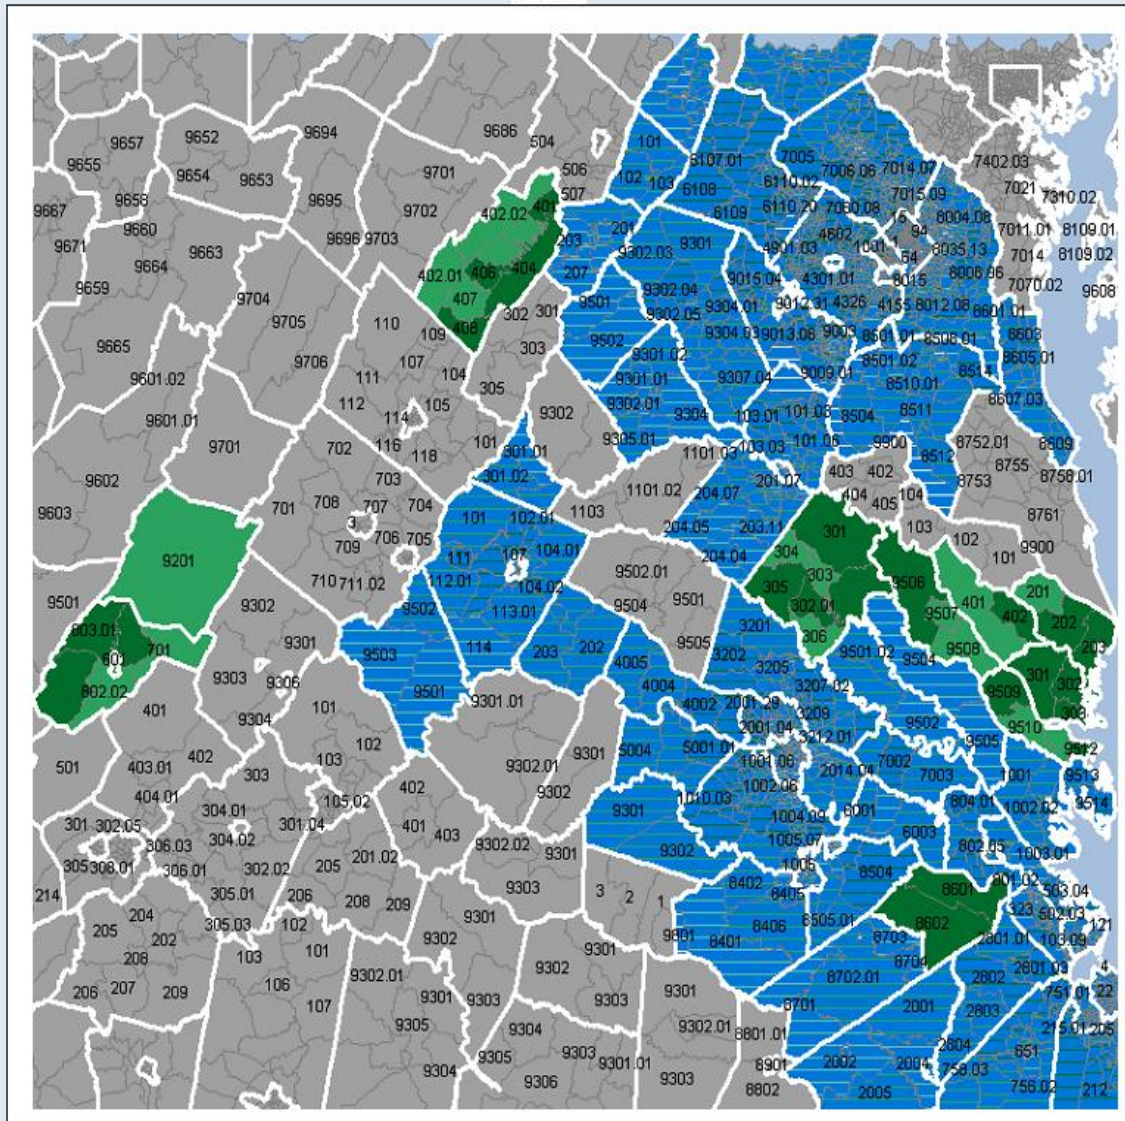

Primis - 2020 CRA - ASSESSMENT AREA INCOME MAP

Charlottesville*

Income Level

- NA
- Low
- Moderate
- Middle
- Upper

Bank Branches

Primis - 2020 CRA - A ASSESSMENT AREA INCOME MAP

Richmond

Income Level

-  NA
-  Low
-  Moderate
-  Middle
-  Upper

 Bank Branches

Primis - 2020 CRA - ASSESSMENT AREA INCOME MAP

Non MSA

Income Level

- NA
- Low
- Moderate
- Middle
- Upper

Bank Branches

Primis - 2020 CRA - ASSESSMENT AREA INCOME MAP

VA Beach Norfolk Newport News

Income Level

NA
Low
Moderate
Middle
Upper

B Bank Branches

Primis - 2020 CRA - ASSESSMENT AREA INCOME MAP
VA MD DC WV