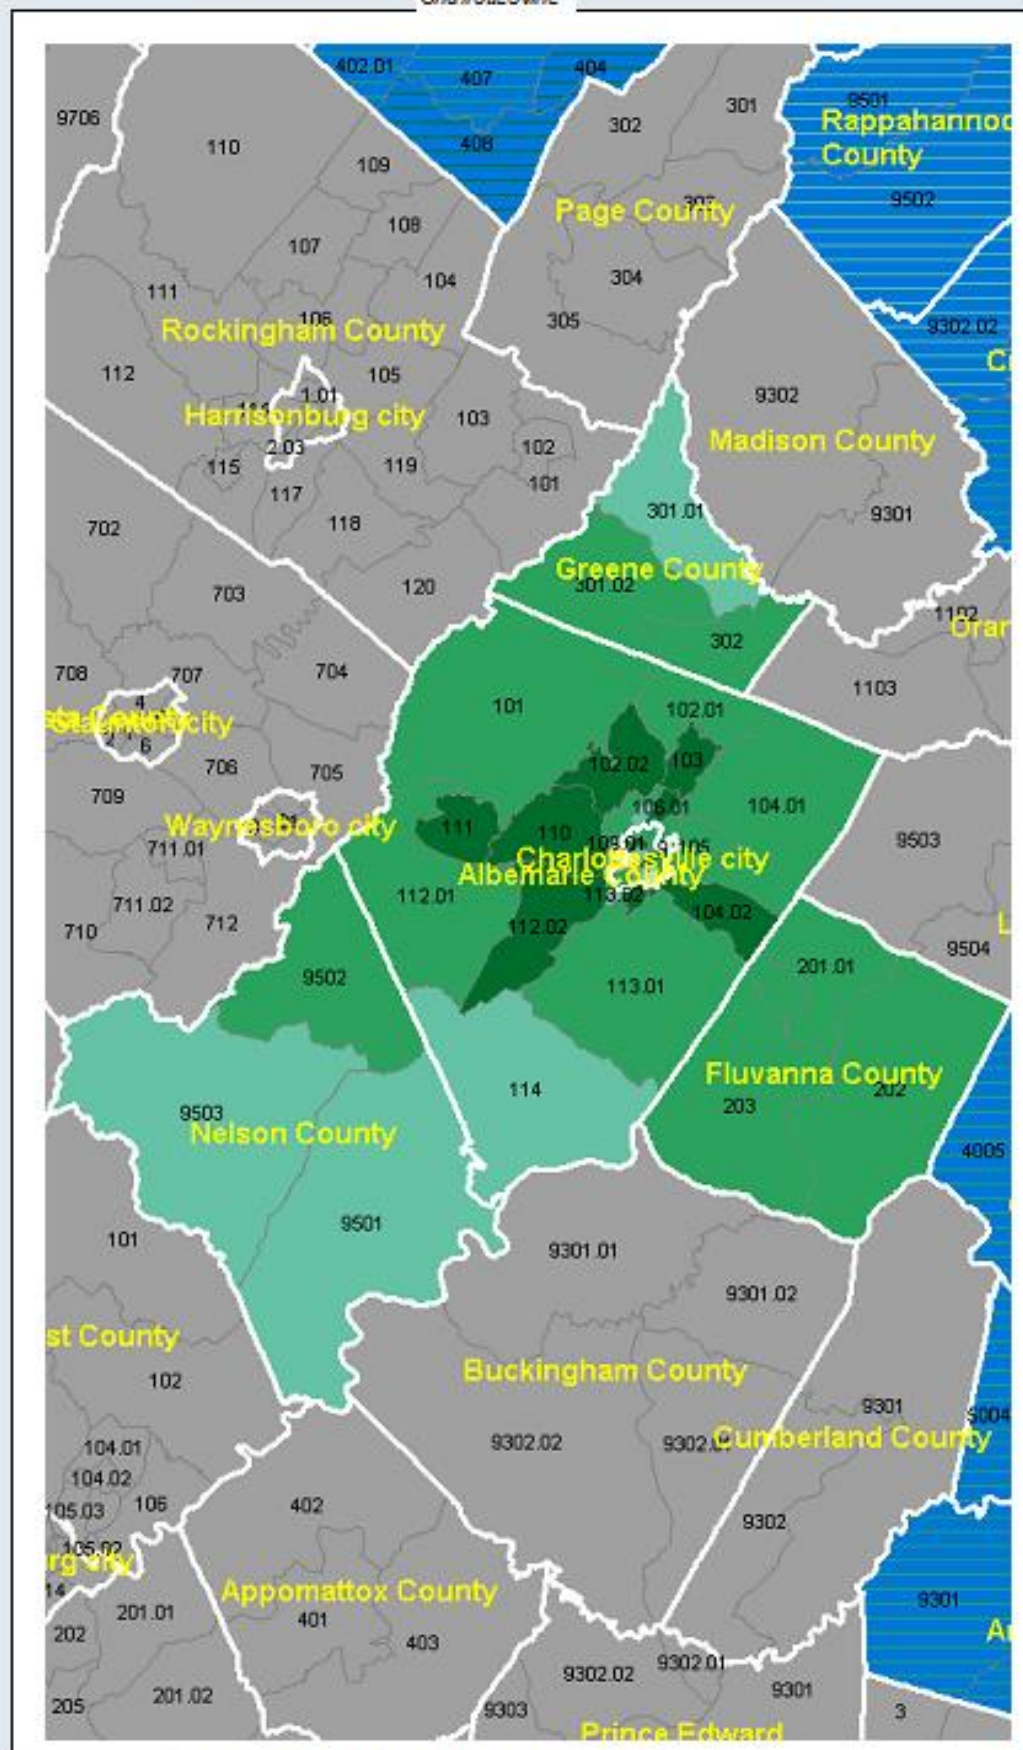

Primis - 2020 CRA - ASSESSMENT AREA INCOME MAP

Charlottesville*

Income Level

- NA
- Low
- Moderate
- Middle
- Upper

Bank Branches

Primis - 2020 CRA - A ASSESSMENT AREA INCOME MAP

Richmond

Income Level

-  NA
-  Low
-  Moderate
-  Middle
-  Upper

 Bank Branches

Primis - 2020 CRA - ASSESSMENT AREA INCOME MAP

Non MSA

Income Level

- NA
- Low
- Moderate
- Middle
- Upper

Bank Branches

Primis - 2020 CRA - ASSESSMENT AREA INCOME MAP

VA Beach Norfolk Newport News

Income Level

NA
Low
Moderate
Middle
Upper

B Bank Branches

Primis - 2020 CRA - ASSESSMENT AREA INCOME MAP
VA MD DC WV