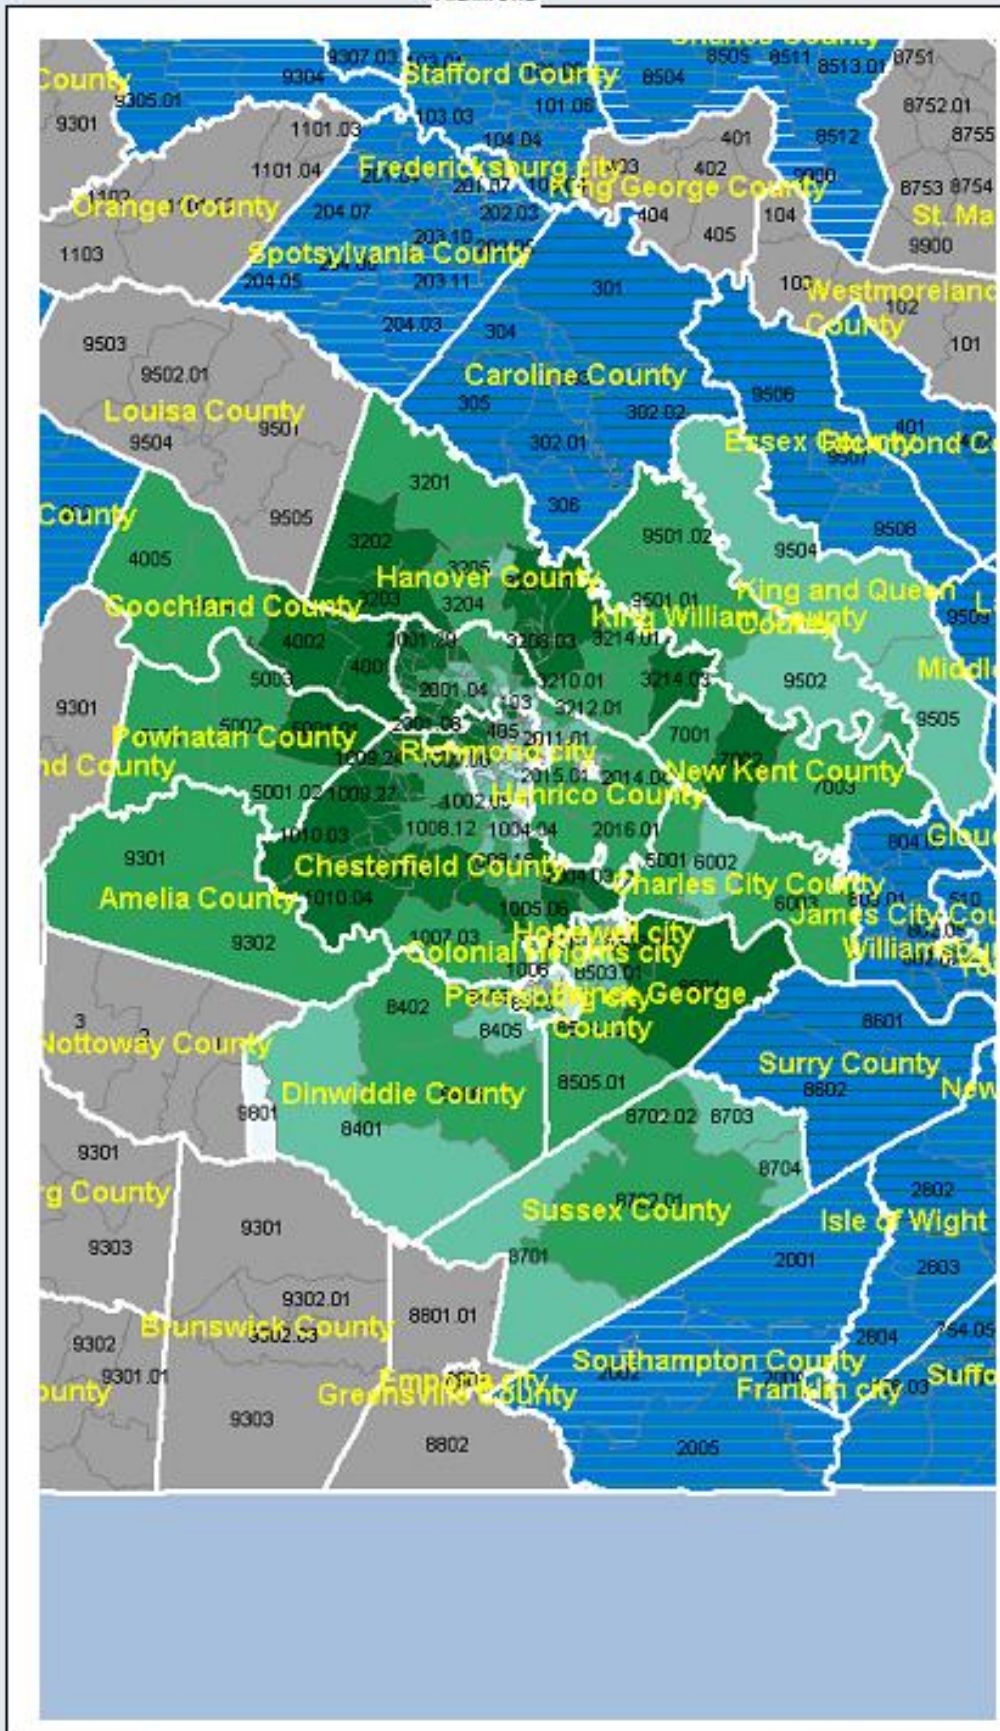

Primis - 2020 CRA - ASSESSMENT AREA INCOME MAP

Charlottesville*

Income Level

- NA
- Low
- Moderate
- Middle
- Upper

Bank Branches

Primis - 2020 CRA - A ASSESSMENT AREA INCOME MAP

Richmond

Income Level

-  NA
-  Low
-  Moderate
-  Middle
-  Upper

 Bank Branches

Primis - 2020 CRA - ASSESSMENT AREA INCOME MAP

Non MSA

Income Level

- NA
- Low
- Moderate
- Middle
- Upper

Bank Branches

Primis - 2020 CRA - ASSESSMENT AREA INCOME MAP

VA Beach Norfolk Newport News

Income Level

NA
Low
Moderate
Middle
Upper

B Bank Branches

Primis - 2020 CRA - ASSESSMENT AREA INCOME MAP
VA MD DC WV