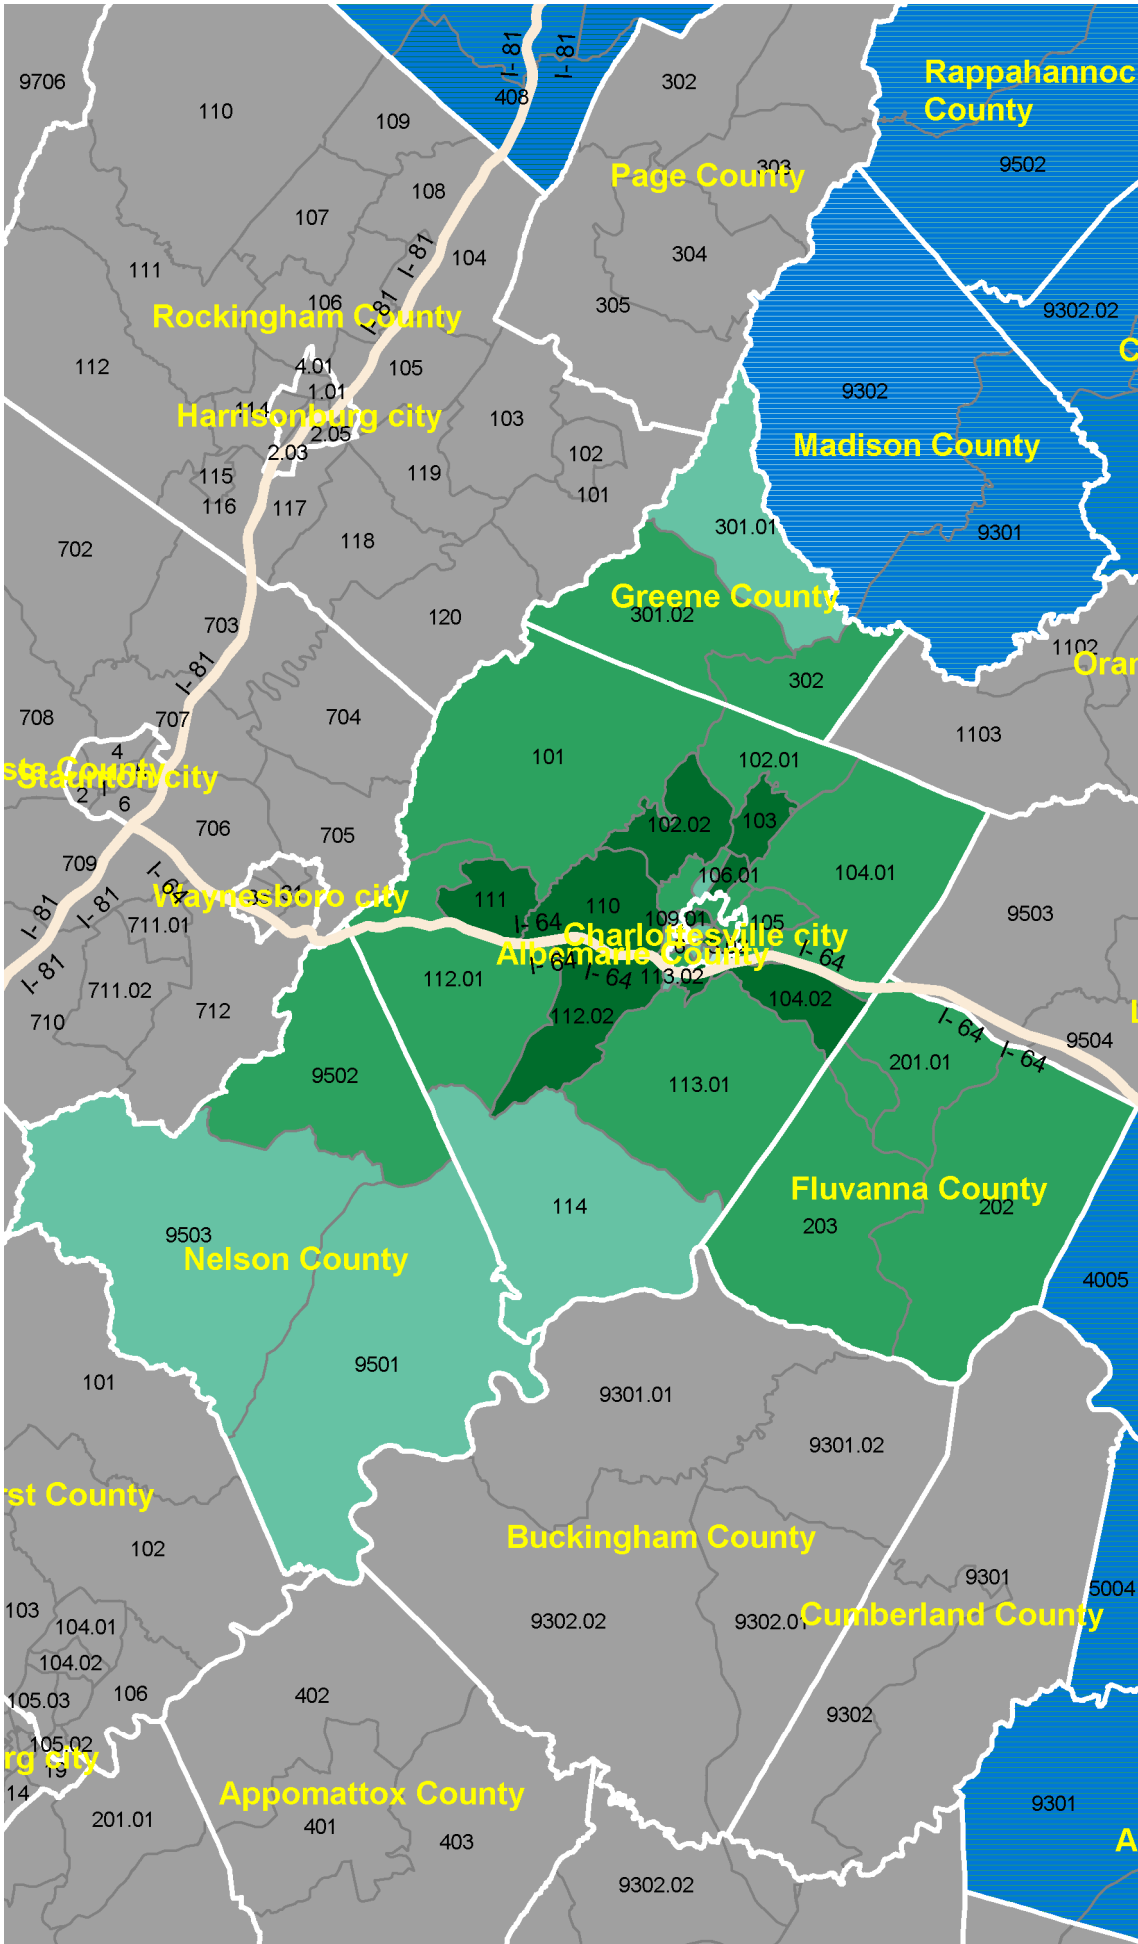

Primis - 2021 CRA - ASSESSMENT AREA INCOME MAP
 Charlottesville*

Income Level

- NA
- Low
- Moderate
- Middle
- Upper