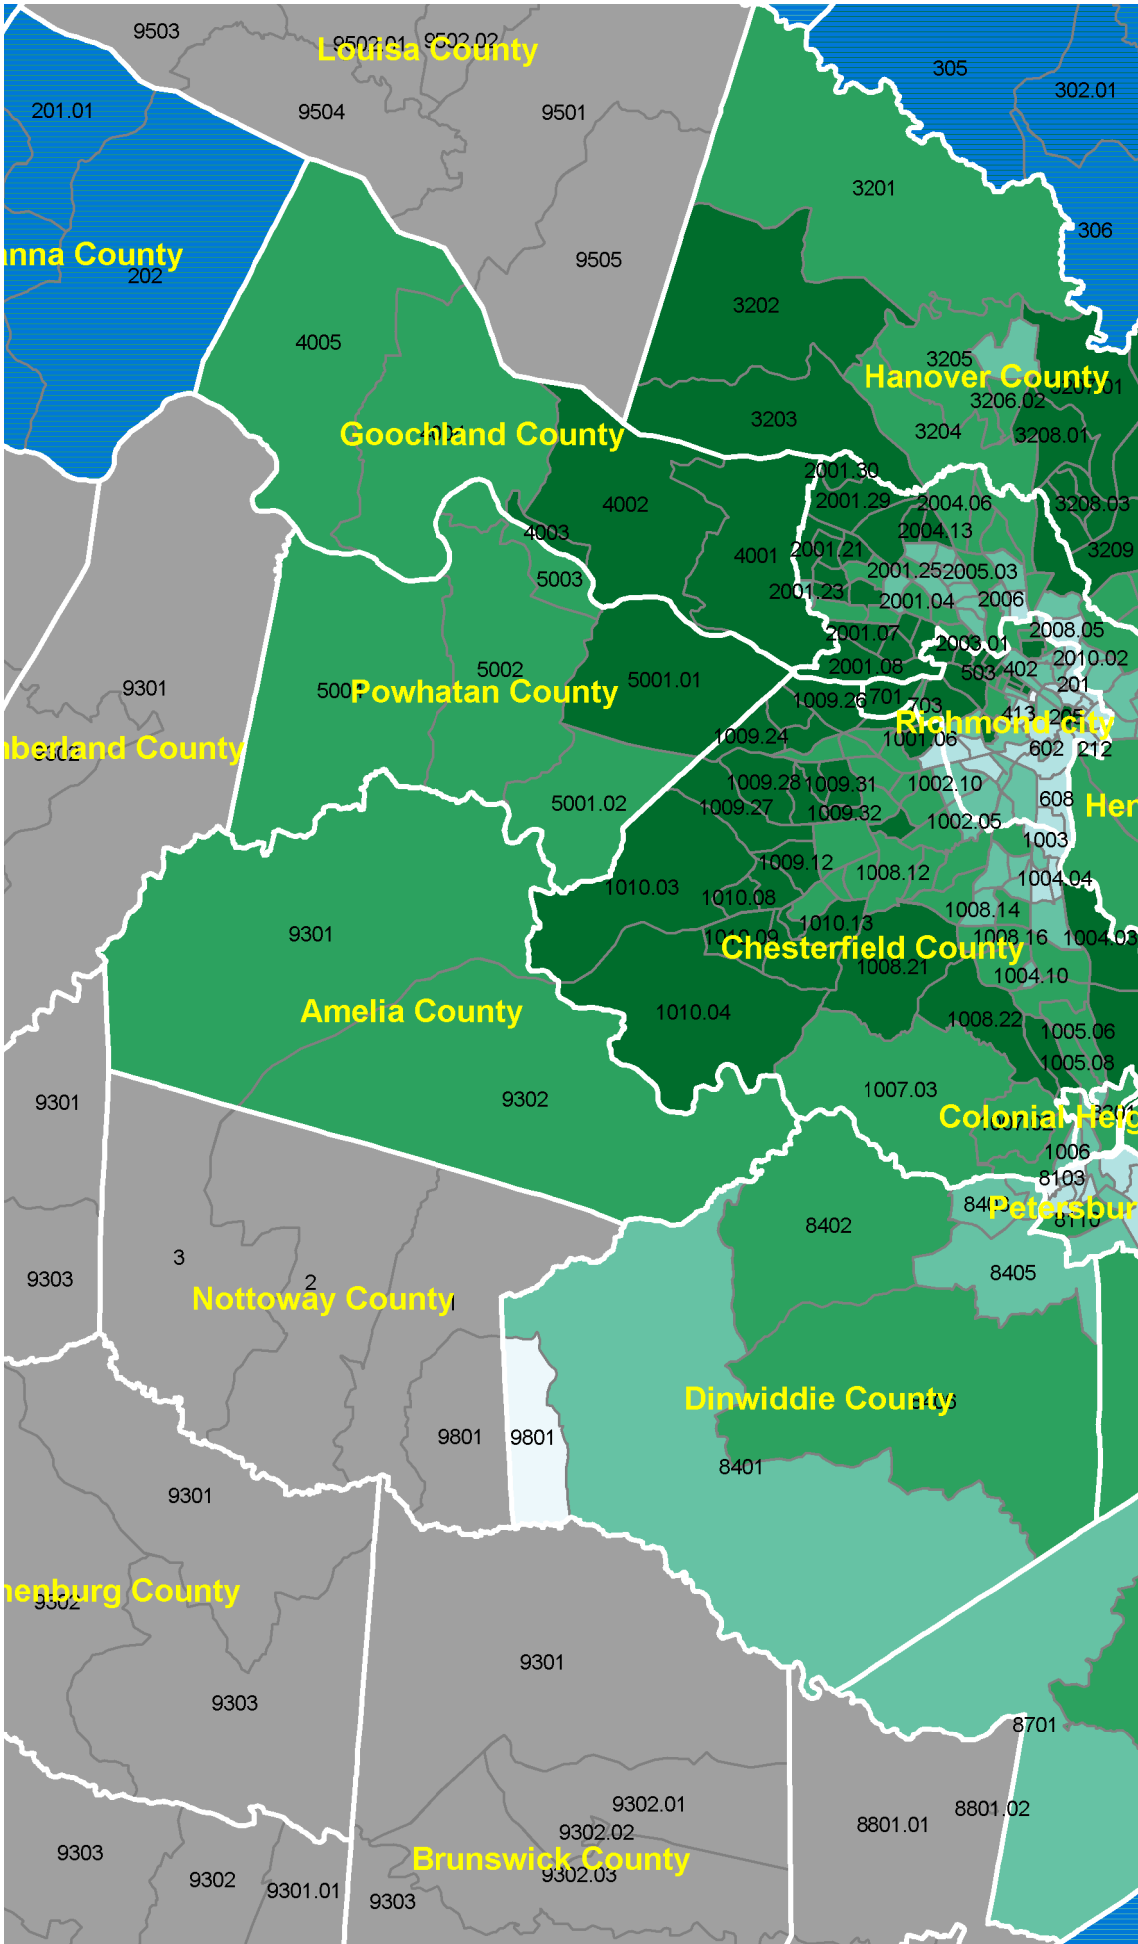

Primis - 2021 CRA - ASSESSMENT AREA INCOME MAP
 Richmond

Primis - 2021 CRA - ASSESSMENT AREA INCOME MAP
 Richmond