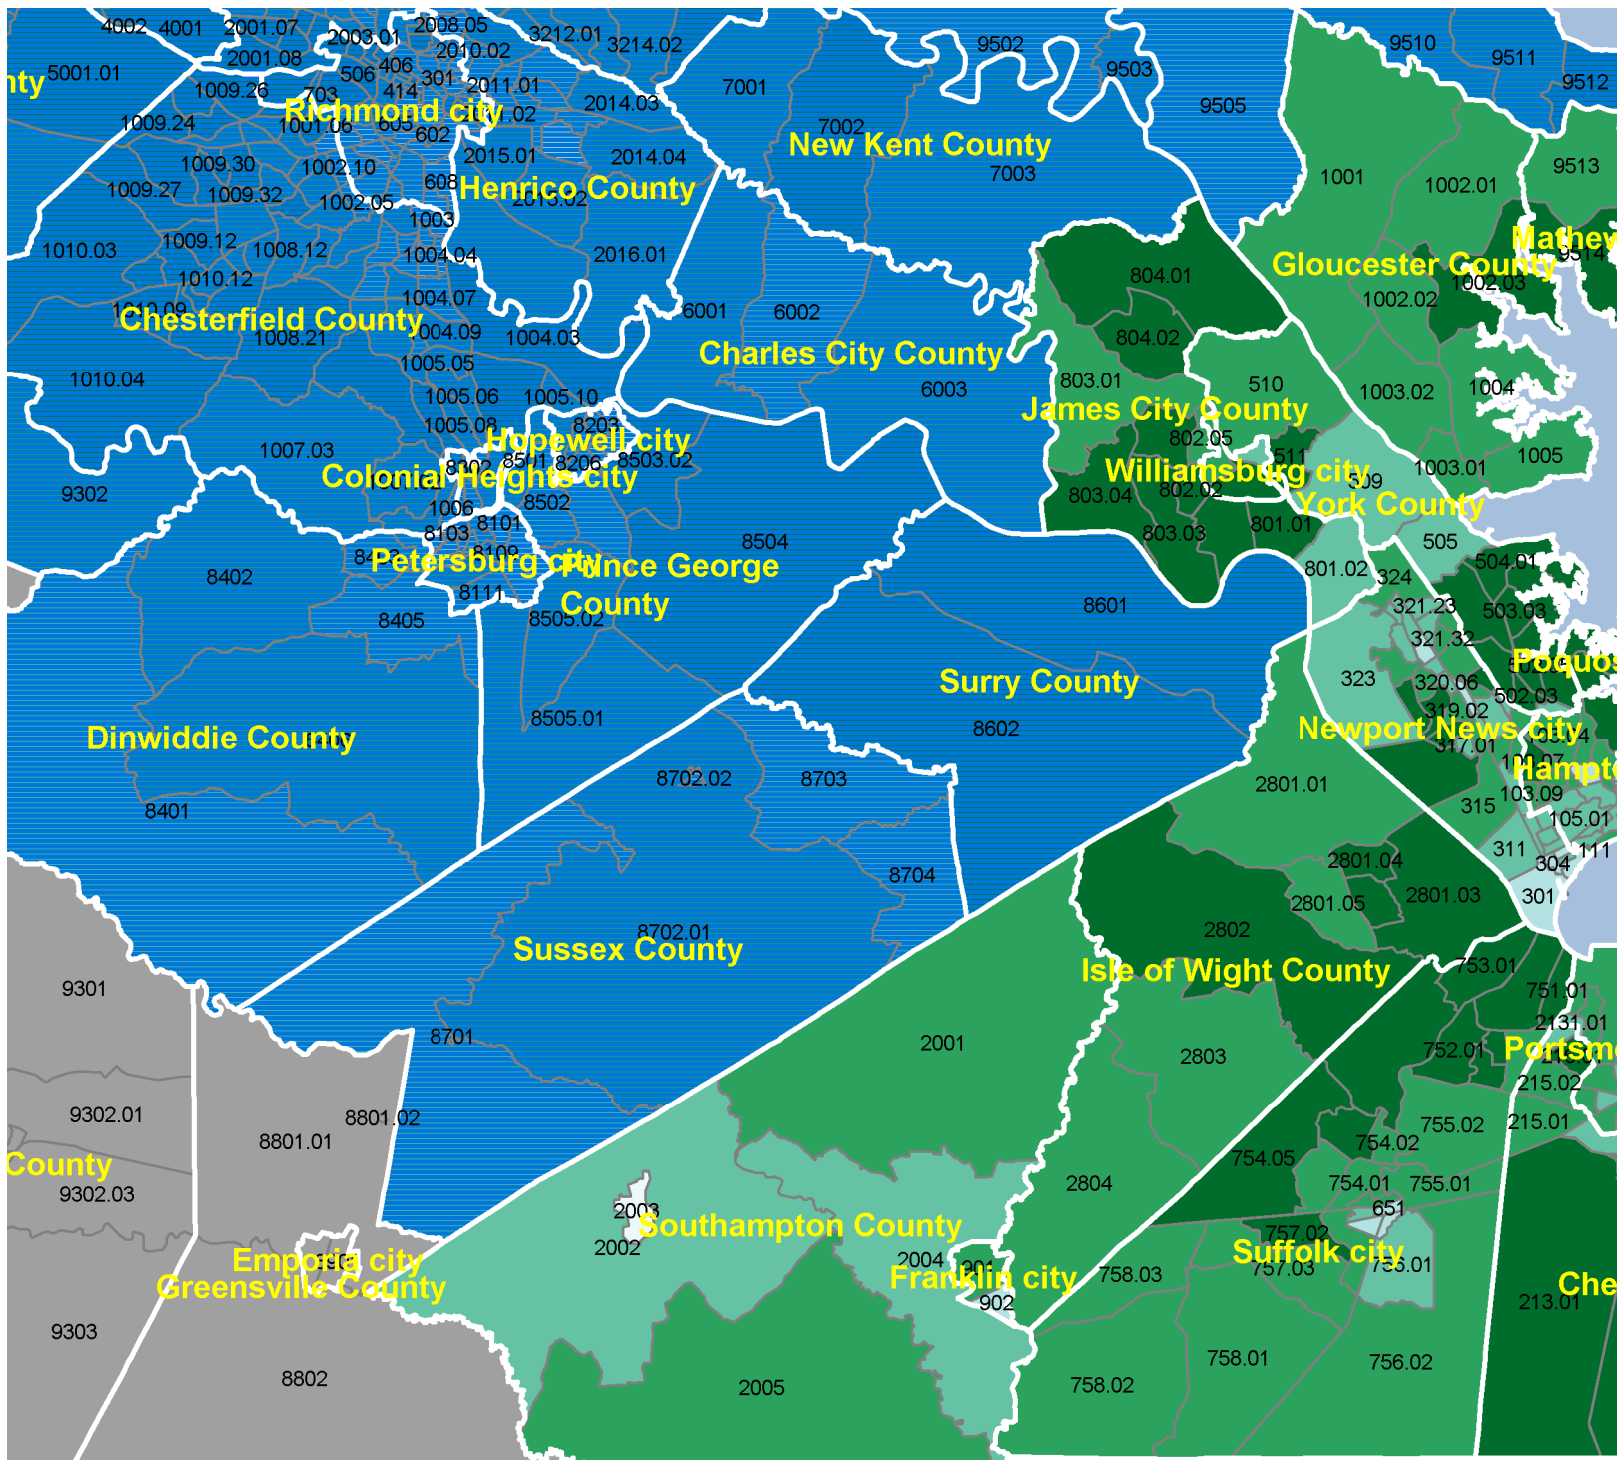

Primis - 2021 CRA - ASSESSMENT AREA INCOME MAP

VA Beach Norfolk Newport News

Primis - 2021 CRA - ASSESSMENT AREA INCOME MAP

VA Beach Norfolk Newport News