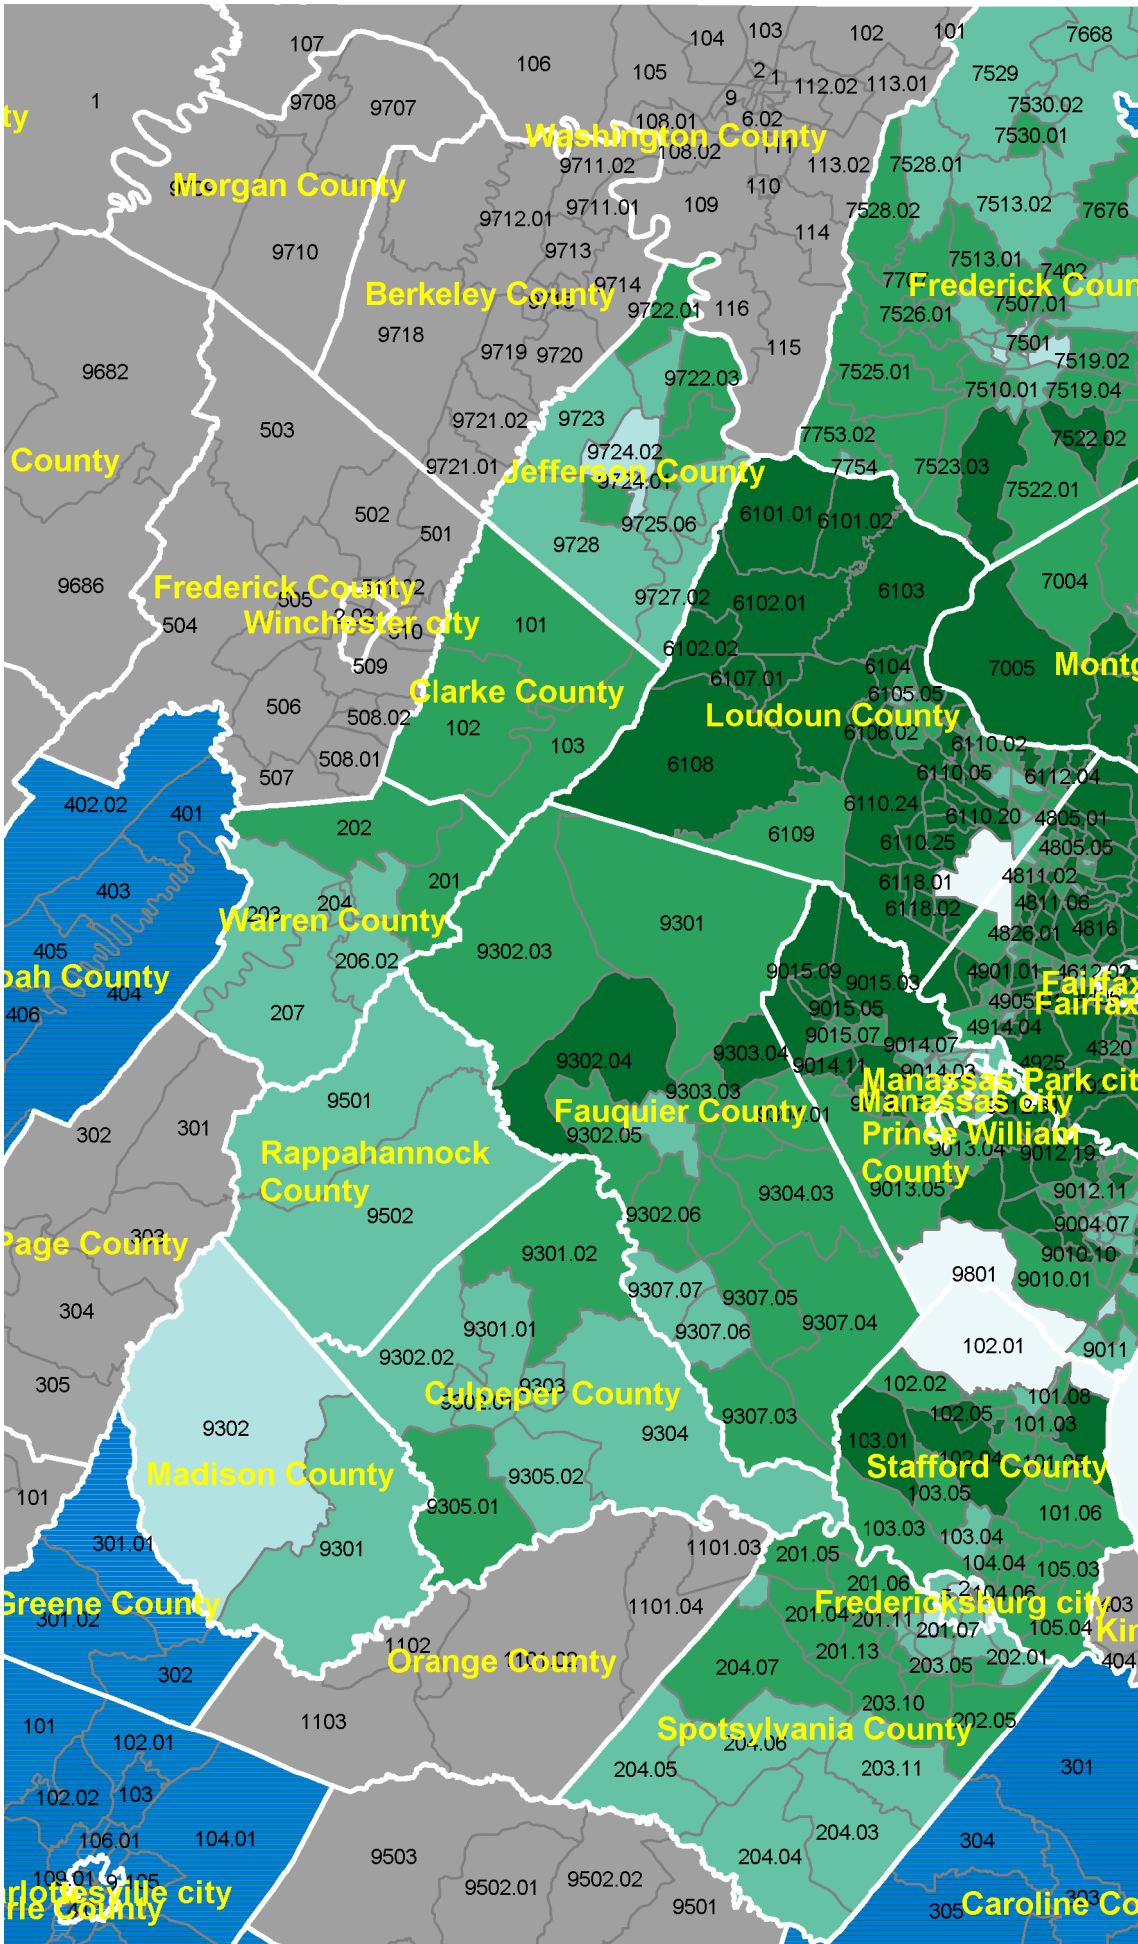

Primis - 2021 CRA - ASSESSMENT AREA INCOME MAP  
VA MD DC WV

Income Level